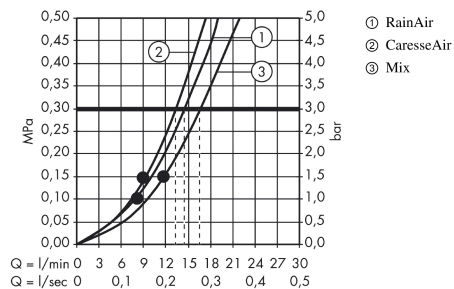

PuraVida

PuraVida 3jet hand shower

Surfaces: **white/chrome** Article Number: **28557400**

Description

product features

- shower head size: 150 mm
- convenient diversion via Select button
- spray type: RainAir (rain spray enriched with air), CaresseAir, Mix
- maximum flow rate (at 0.3 MPa): 16 l/min
- suitable for continuous flow water heaters

Technology

Design awards

DESIGN PLUS
Sanitär Heizung Klima

Product image

Scale drawing

Flowchart

The consumption was measured in combination with the appropriate fittings (thermostat/mixer/in-wall valve) to reflect actual application in practice.