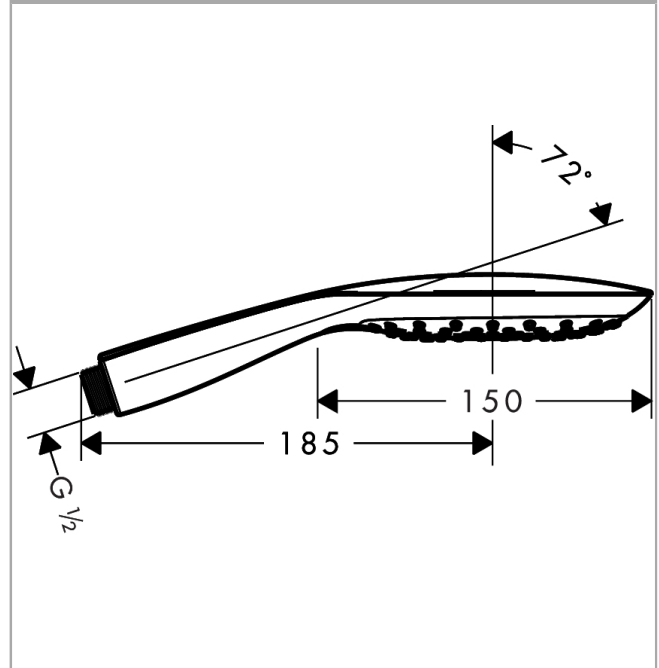

PuraVida

PuraVida 3jet hand shower

Surfaces: **white/chrome** Article Number: **28557400**

Description

product features

- shower head size: 150 mm
- convenient diversion via Select button
- spray type: RainAir (rain spray enriched with air), CaresseAir, Mix
- maximum flow rate (at 0.3 MPa): 16 l/min
- suitable for continuous flow water heaters

Technology

Design awards

DESIGN PLUS
Sanitär Heizung Klima

Product image

Scale drawing

Flowchart

The consumption was measured in combination with the appropriate fittings (thermostat/mixer/in-wall valve) to reflect actual application in practice.